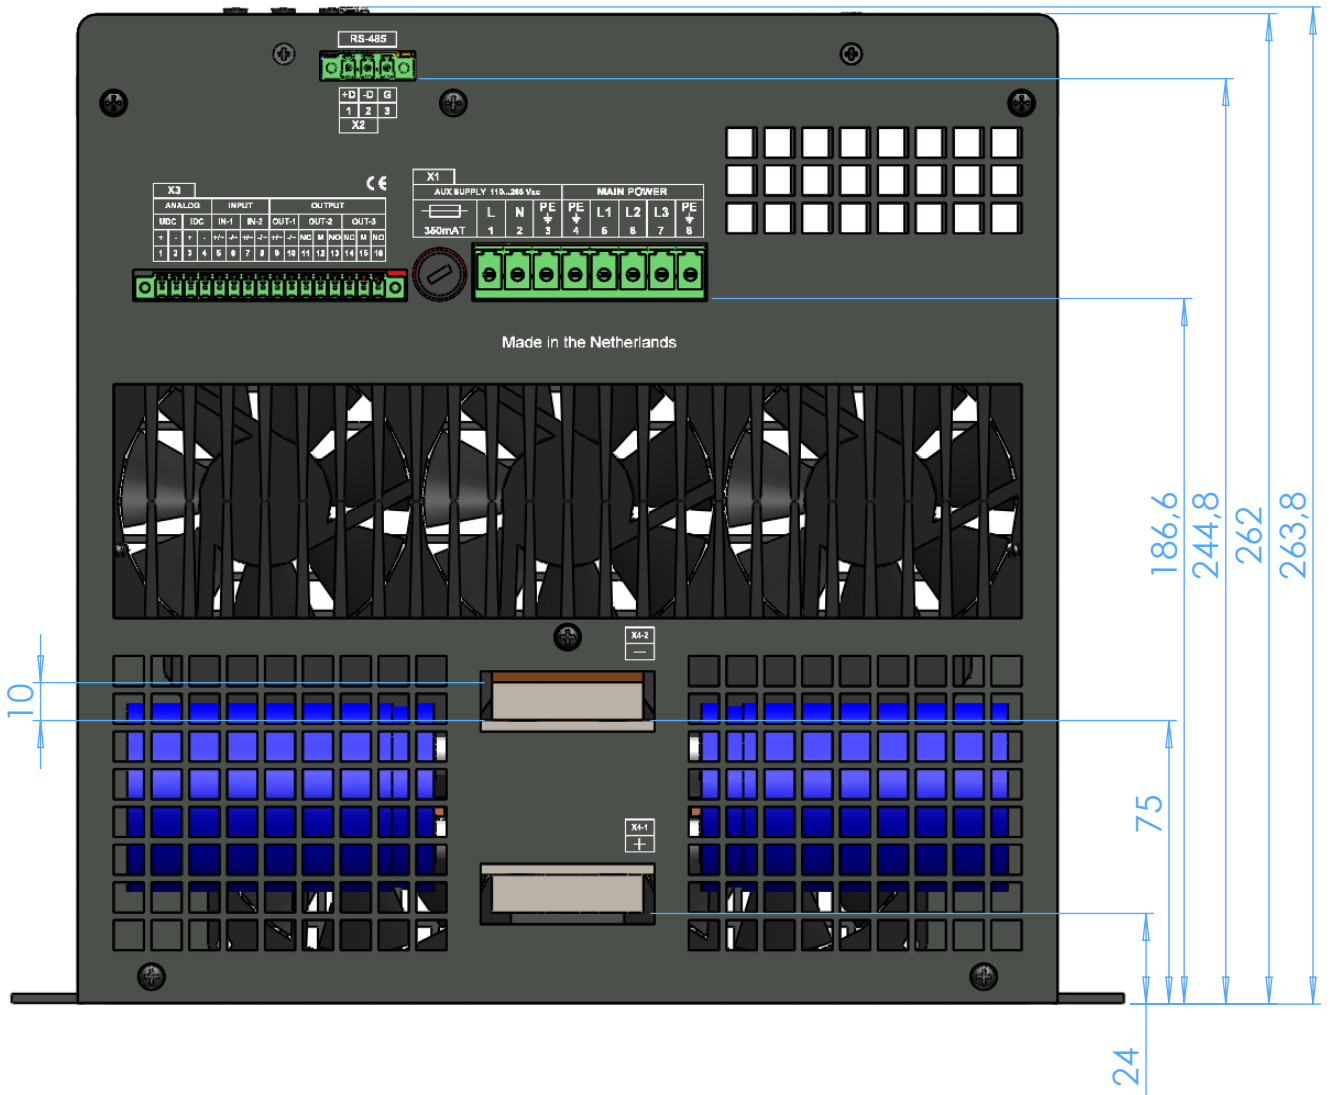

Direct Current BV
Stationsweg 38-BB
1431 EG Aalsmeer
www.dcbv.eu

Design

Hellas Rectifiers BV
Fuutlaan 12-E1
5613 AB Eindhoven
www.hellas.nl

Production

License to Hellas Rectifiers BV
This license can not be
transferred to third parties

PDN: **AM4-FA**

SHEET: **Horizontal menu 2**

Remark: scale 1:2, sizes in mm

Page 6 of 12

Created dd: 10-7-2013

Modified dd: 30-7-2013

Drawn by: Daniël Eindhoven

Version: 2.0

Checked by: ??

Checked dd: ?-?-?-??

A4